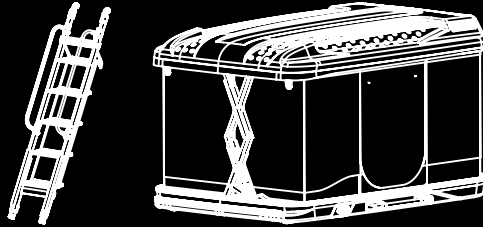

DOWNLOAD

Safe Working Practice

This link shares some guidance for ARB employees on best practices when installing the Altitude RTT to a vehicle and introduces a forklift lifting aid available to stores to support.

DOWNLOAD

ALL-NEW

ARB ALTITUDE

4X4 ACCESSORIES