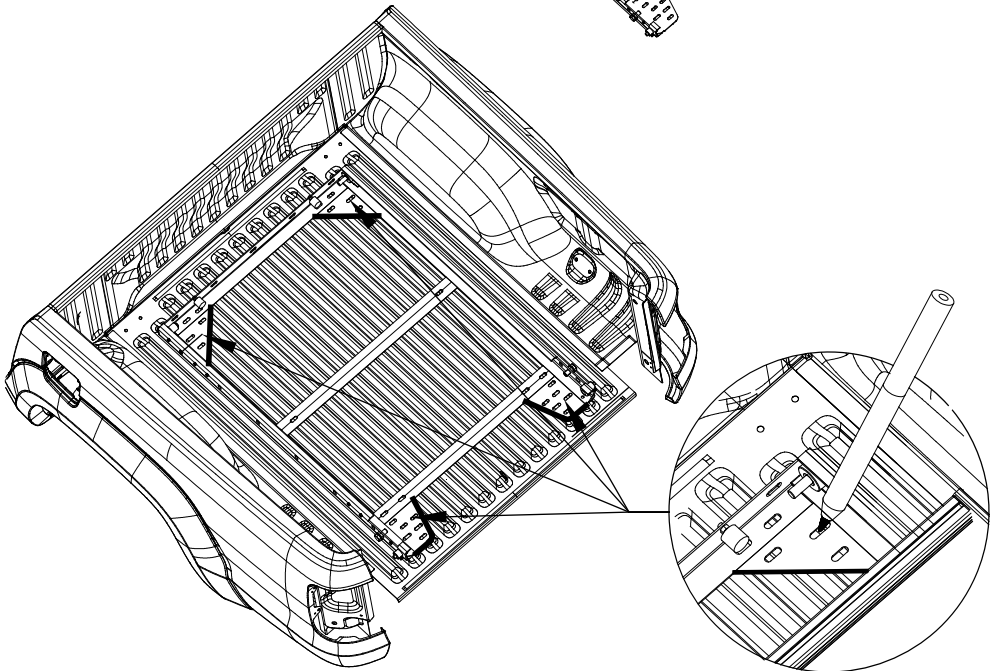

! nur bei Montagesatz universal "11E9290" ("mit Bohren")
! only use with mounting kit universal "11E9290" ("with drilling")