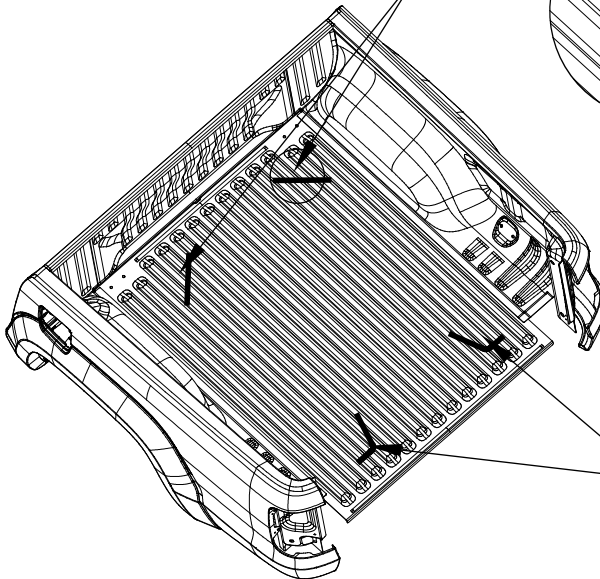

! nur bei Montagesatz universal "11E9290" ("mit Bohren")
! only use with mounting kit universal "11E9290" ("with drilling")