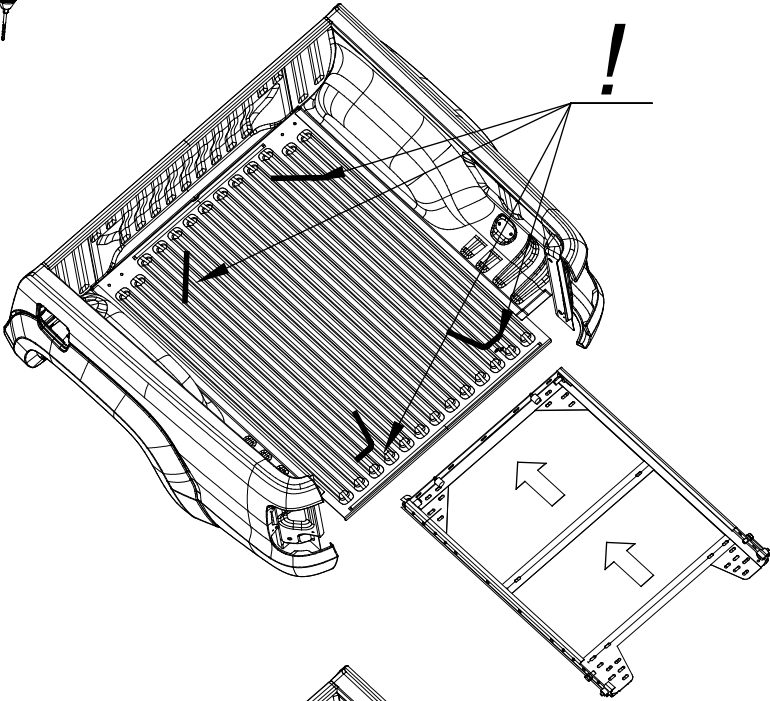

! nur bei Montagesatz universal "11E9290" ("mit Bohren")
! only use with mounting kit universal "11E9290" ("with drilling")